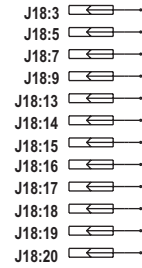

CML Microcircuits

COMMUNICATION SEMICONDUCTORS

**High Resolution
Circuit Diagrams
for
EV9920B**

SPARE PINS

CMX981 Connections

CMX981 AUXDAC/ADC