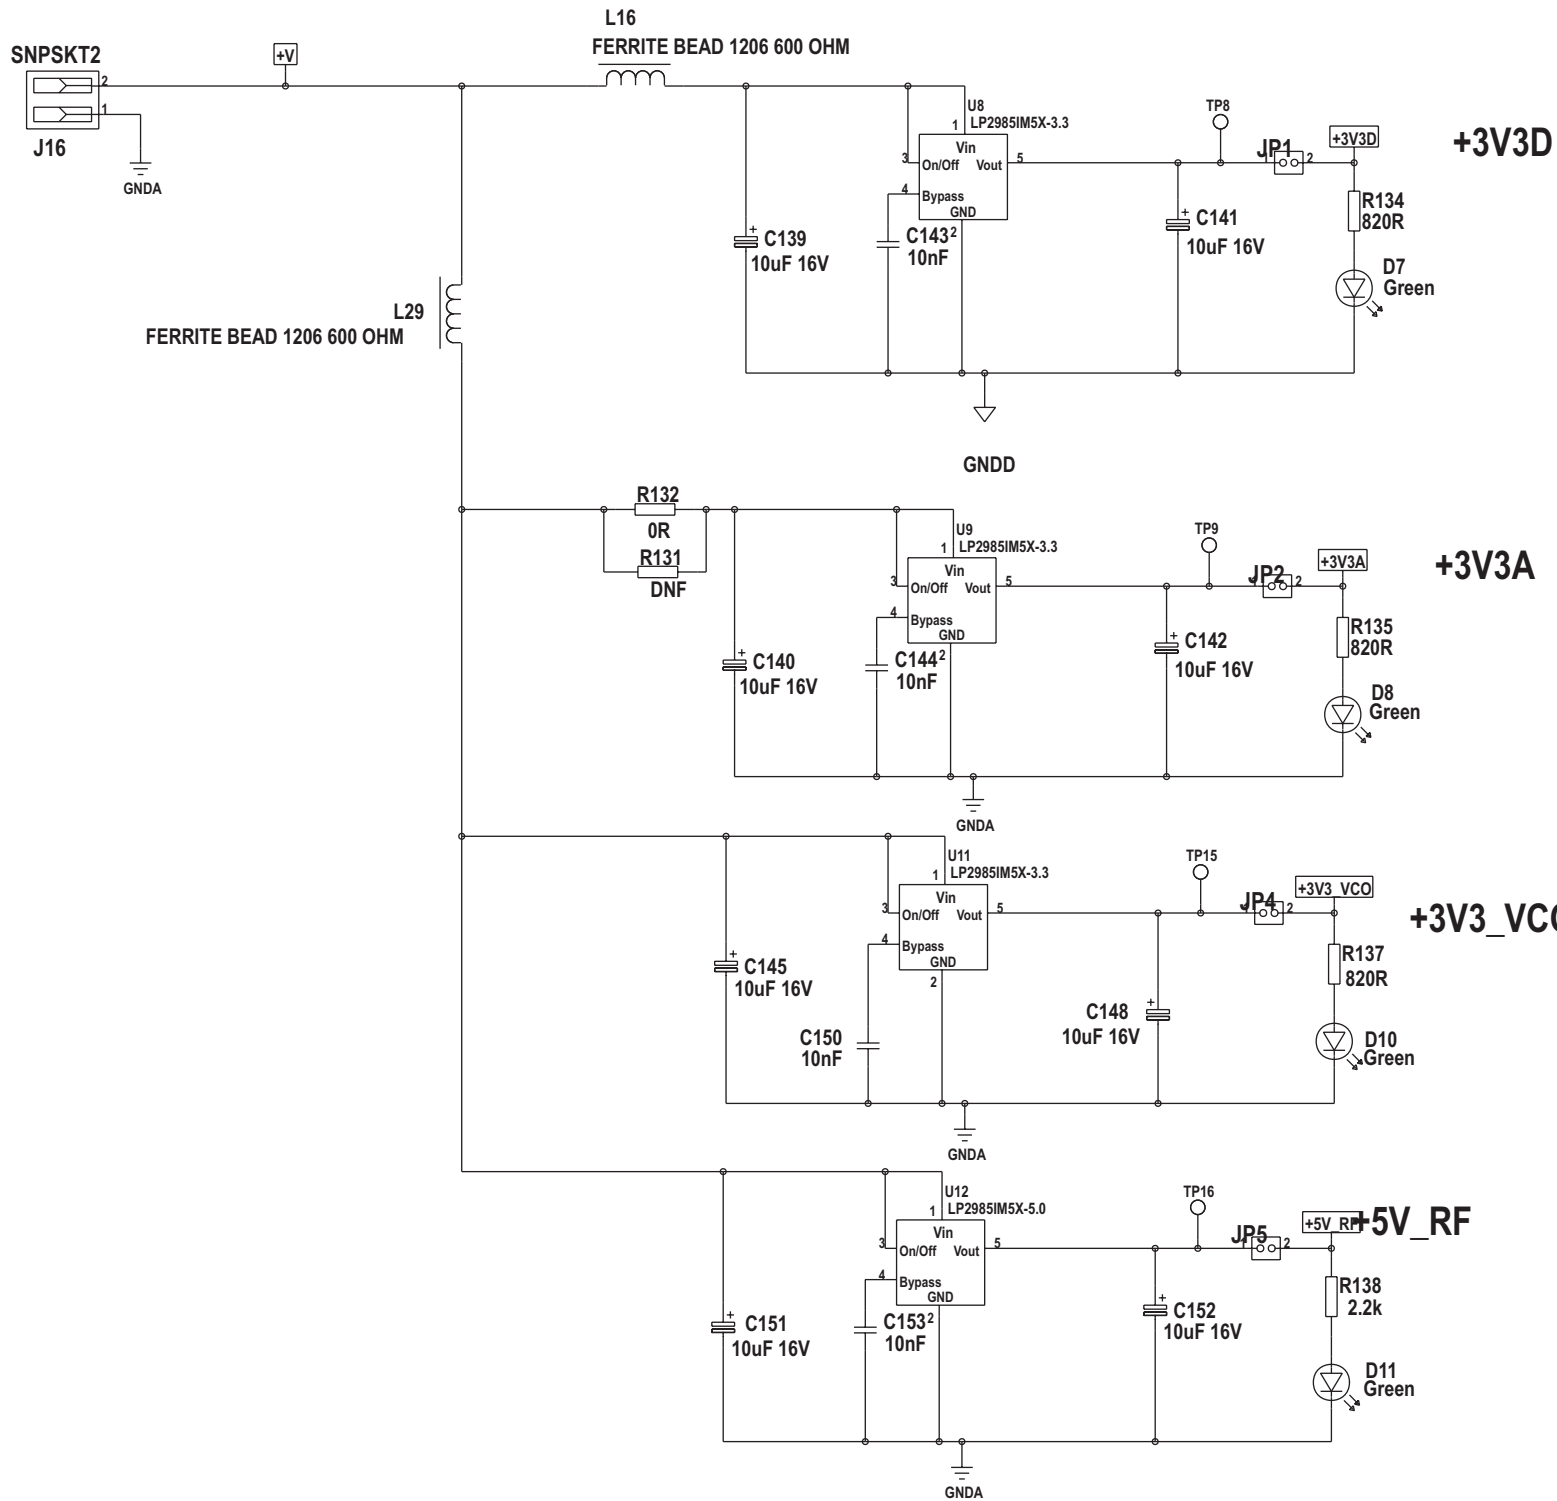

CML Microcircuits

COMMUNICATION SEMICONDUCTORS

**High Resolution
Circuit Diagrams
for
EV9920B**

SPARE PINS

CMX981 Connections

CMX981 AUXDAC/ADC